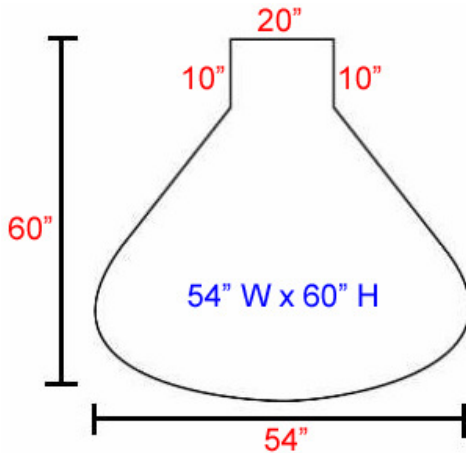

## Dimensions for Workstation Chair Mats

A **"LIP"** is defined as a protrusion or extension from the edge of the mat. The picture below has a lip.

Chair Mats with a lip are listed using the **overall size** of the mat including the lip.

Thus, the base portion of the mat is smaller than the corresponding size listed.

Workstation mats have a **20" wide x 10" deep lip**.

### 54" x 60" Workstation Mat (Overall Size)

- **54" Wide x 50" Deep Base** plus a
- **20" Wide x 10" Deep Lip**

### 66" x 60" Workstation Mat (Overall Size)

- **50" Deep Base** plus a
- **20" Wide x 10" Deep Lip**