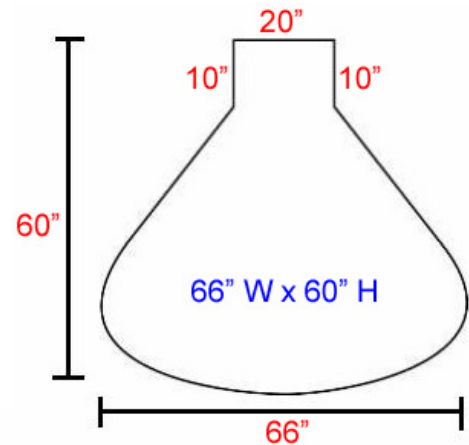

## Dimensions for Workstation Chair Mats

A **"LIP"** is defined as a protrusion or extension from the edge of the mat. The picture below has a lip.

Chair Mats with a lip are listed using the **overall size** of the mat including the lip.

Thus, the base portion of the mat is smaller than the corresponding size listed.

Workstation mats have a **20" wide x 10" deep lip**.

### 54" x 60" Workstation Mat (Overall Size)

- **54" Wide x 50" Deep Base** plus a
- **20" Wide x 10" Deep Lip**

### 66" x 60" Workstation Mat (Overall Size)

- **50" Deep Base** plus a
- **20" Wide x 10" Deep Lip**